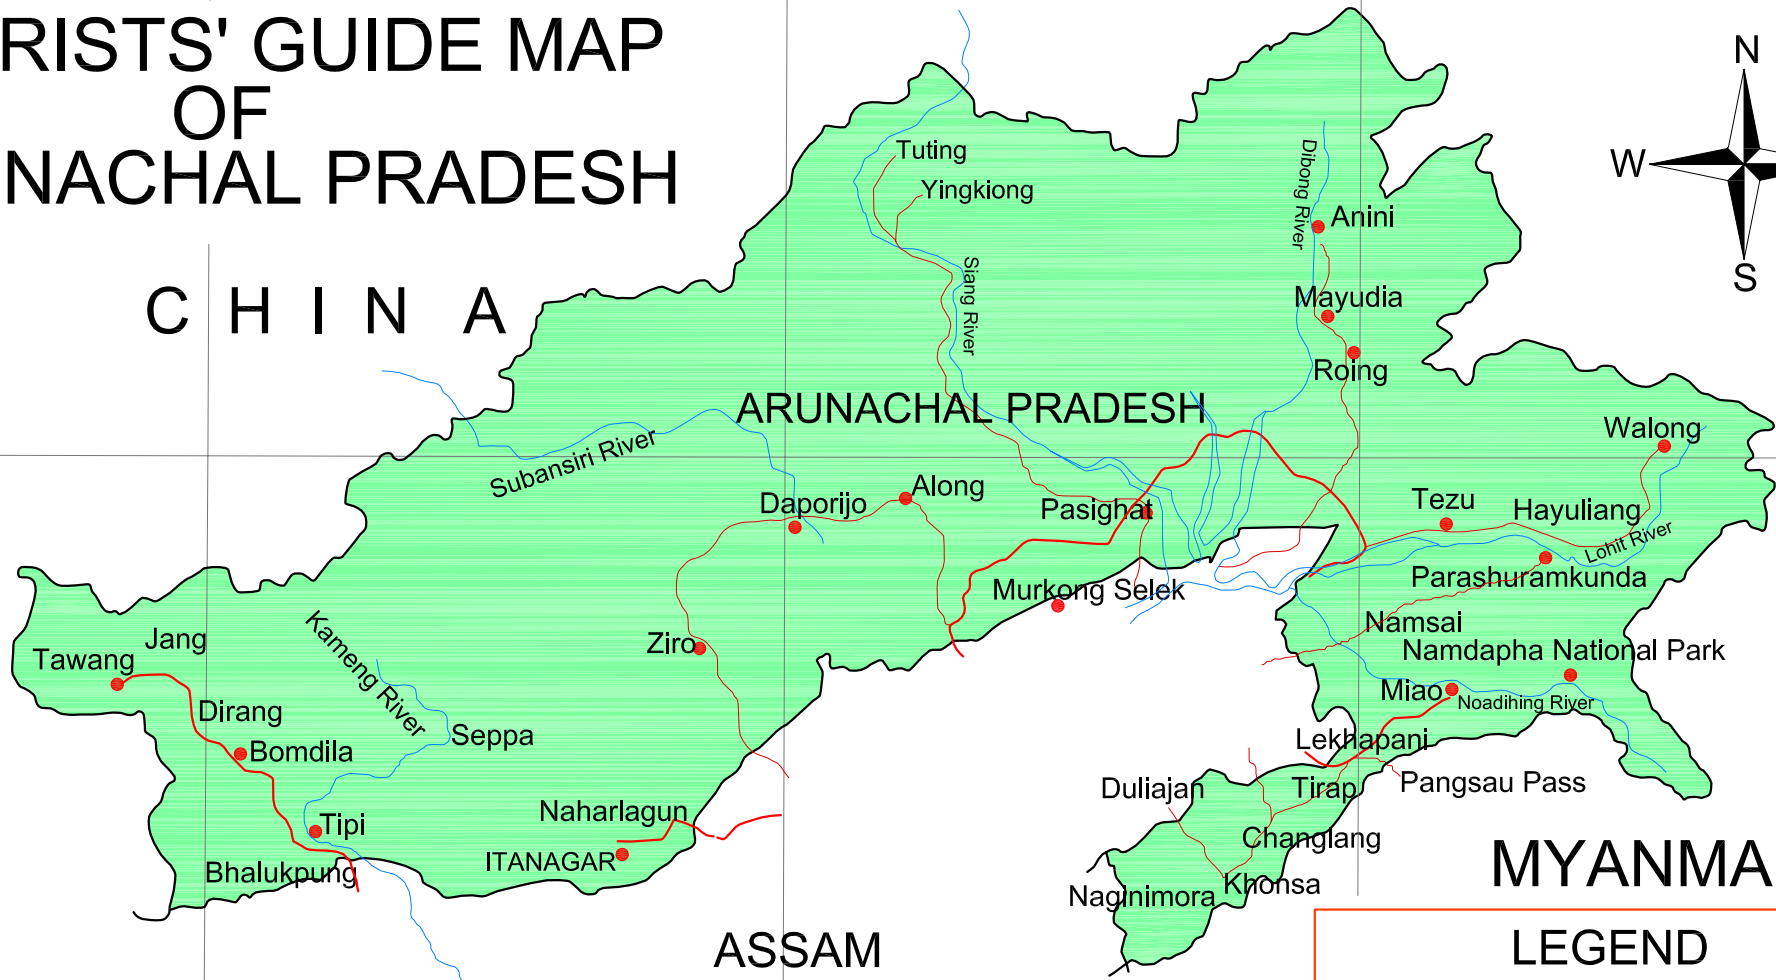

TOURISTS' GUIDE MAP OF ARUNACHAL PRADESH

C H I N A

ARUNACHAL PRADESH

ASSAM

MYANMAR

LEGEND

| | |
|------------------|-------|
| BOUNDARIES | ————— |
| ROADWAYS | |
| National Highway | ————— |
| Primary | ————— |
| RAILWAY | +++++ |
| IMPORTANT PLACES | ● |